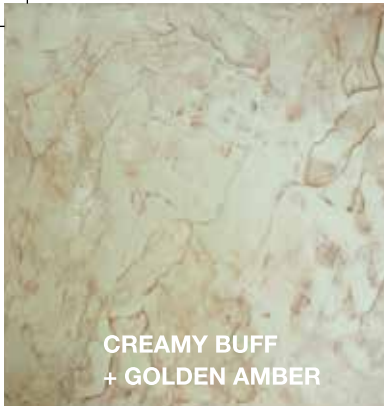

CHARCOAL GRAY + CHARCOAL GRAY

ASHLER SLATE

FRENCH GRAY
+ CLASSIC GRAY

BRICK RED
+ BARK BROWN

**BARK BROWN
+ CLASSIC GRAY**

**GOLDEN AMBER
+ BARK BROWN**

GARDEN STONE

CLASSIC GRAY + CHARCOAL GRAY

EUROPEAN FAN

BRICK RED + BARK BROWN

CREAMY BUFF
+ GOLDEN AMBER

CHARCOAL GRAY
+ CHARCOAL GRAY

FRENCH GRAY
+ CLASSIC GRAY

CLASSIC GRAY
+ CHARCOAL GRAY

RANDOM STONE

GOLDEN AMBER + BARK BROWN

**BRICK
HERRINGBONE**

TILE RED + BARK BROWN

**CREAMY BUFF
+ GOLDEN AMBER**

**CLASSIC GRAY
+ CHARCOAL GRAY**

CREAMY BUFF
+ GOLDEN AMBER

CHARCOAL GRAY
+ CHARCOAL GRAY

GRANITE TEXTURE

GOLDEN AMBER + BARK BROWN

BOARD WALK

CHESTNUT + CLASSIC GRAY

LIMESTONE
+ BARK BROWN

FRENCH GRAY
+ CLASSIC GRAY

TERACOTTA
+ CLASSIC GRAY

CLASSIC GRAY
+ BARK BROWN

ENGLISH BRICK

TILE RED + CLASSIC GRAY