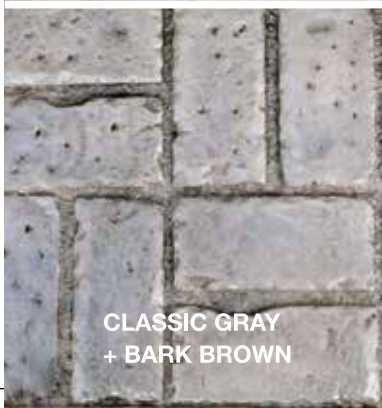

CHARCOAL GRAY + CHARCOAL GRAY

ASHLER SLATE

FRENCH GRAY
+ CLASSIC GRAY

BRICK RED
+ BARK BROWN

**BARK BROWN
+ CLASSIC GRAY**

**GOLDEN AMBER
+ BARK BROWN**

GARDEN STONE

CLASSIC GRAY + CHARCOAL GRAY

EUROPEAN FAN

BRICK RED + BARK BROWN

CREAMY BUFF
+ GOLDEN AMBER

CHARCOAL GRAY
+ CHARCOAL GRAY

FRENCH GRAY
+ CLASSIC GRAY

CLASSIC GRAY
+ CHARCOAL GRAY

RANDOM STONE

GOLDEN AMBER + BARK BROWN

**BRICK
HERRINGBONE**

TILE RED + BARK BROWN

**CREAMY BUFF
+ GOLDEN AMBER**

**CLASSIC GRAY
+ CHARCOAL GRAY**

CREAMY BUFF
+ GOLDEN AMBER

CHARCOAL GRAY
+ CHARCOAL GRAY

GRANITE TEXTURE

GOLDEN AMBER + BARK BROWN

BOARD WALK

CHESTNUT + CLASSIC GRAY

LIMESTONE
+ BARK BROWN

FRENCH GRAY
+ CLASSIC GRAY

TERACOTTA
+ CLASSIC GRAY

CLASSIC GRAY
+ BARK BROWN

ENGLISH BRICK

TILE RED + CLASSIC GRAY