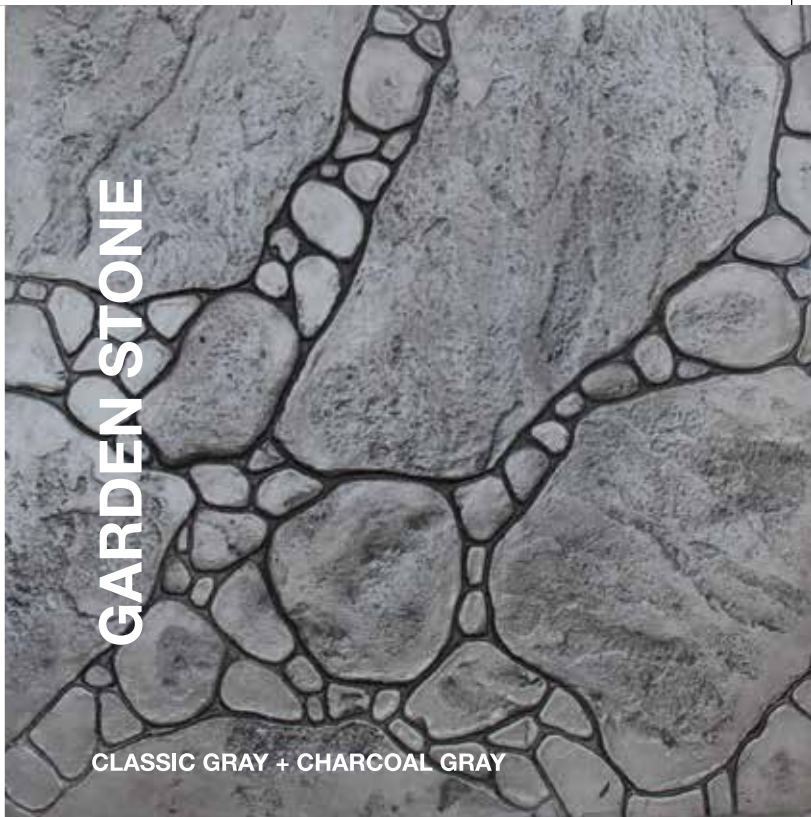

Artiste Guide

Shades and Patterns

अनुचित

Artiste[®]
Engrave

Stamp concrete

Engrave

Artiste Engrave is an incredibly lifelike range of textured pavements, stone and natural effect finishes. They are durable, low maintenance and with proper care stay as beautiful as the day they were set, year after year.

CHARCOAL GRAY + CHARCOAL GRAY

ASHLER SLATE

FRENCH GRAY
+ CLASSIC GRAY

BRICK RED
+ BARK BROWN

**BARK BROWN
+ CLASSIC GRAY**

**GOLDEN AMBER
+ BARK BROWN**

GARDEN STONE

CLASSIC GRAY + CHARCOAL GRAY

**BRICK
HERRINGBONE**

TILE RED + BARK BROWN

**CREAMY BUFF
+ GOLDEN AMBER**

**CLASSIC GRAY
+ CHARCOAL GRAY**

CREAMY BUFF
+ GOLDEN AMBER

CHARCOAL GRAY
+ CHARCOAL GRAY

GRANITE TEXTURE

GOLDEN AMBER + BARK BROWN