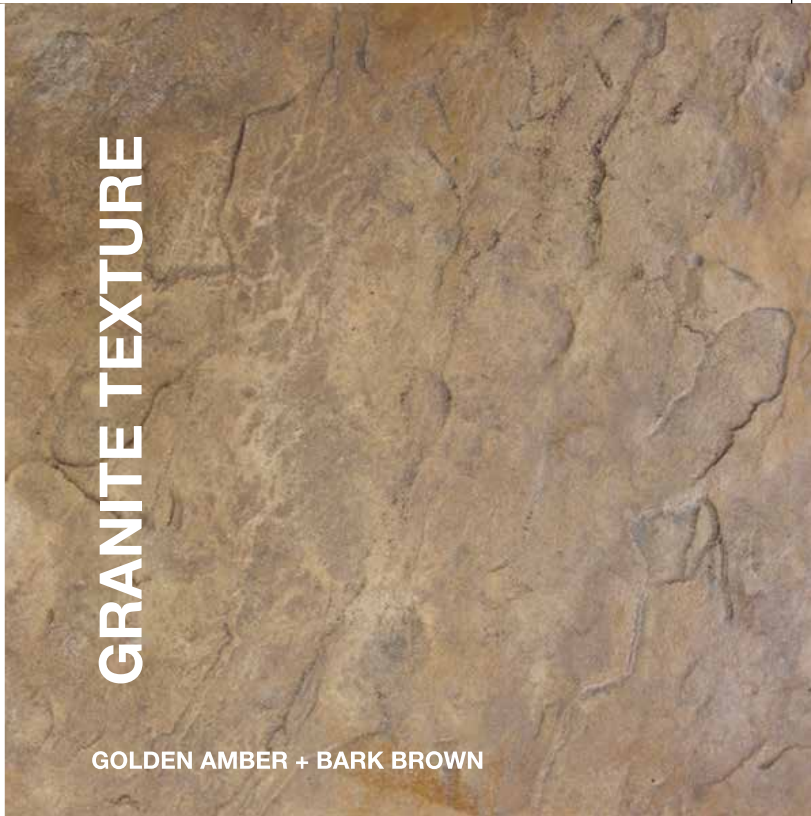

CHARCOAL GRAY + CHARCOAL GRAY

ASHLER SLATE

FRENCH GRAY
+ CLASSIC GRAY

BRICK RED
+ BARK BROWN

**BARK BROWN
+ CLASSIC GRAY**

**GOLDEN AMBER
+ BARK BROWN**

GARDEN STONE

CLASSIC GRAY + CHARCOAL GRAY

EUROPEAN FAN

BRICK RED + BARK BROWN

CREAMY BUFF
+ GOLDEN AMBER

CHARCOAL GRAY
+ CHARCOAL GRAY

FRENCH GRAY
+ CLASSIC GRAY

CLASSIC GRAY
+ CHARCOAL GRAY

RANDOM STONE

GOLDEN AMBER + BARK BROWN

**BRICK
HERRINGBONE**

TILE RED + BARK BROWN

**CREAMY BUFF
+ GOLDEN AMBER**

**CLASSIC GRAY
+ CHARCOAL GRAY**

CREAMY BUFF
+ GOLDEN AMBER

CHARCOAL GRAY
+ CHARCOAL GRAY

GRANITE TEXTURE

GOLDEN AMBER + BARK BROWN

BOARD WALK

CHESTNUT + CLASSIC GRAY

LIMESTONE
+ BARK BROWN

FRENCH GRAY
+ CLASSIC GRAY

TERACOTTA
+ CLASSIC GRAY

CLASSIC GRAY
+ BARK BROWN

ENGLISH BRICK

TILE RED + CLASSIC GRAY