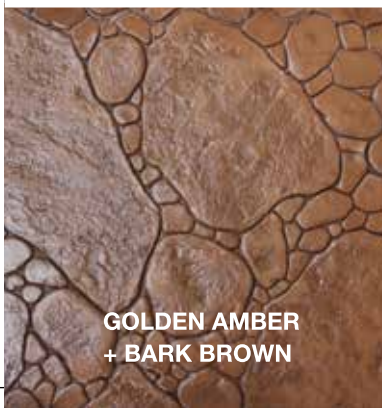

Artiste Guide

Shades and Patterns

अनुचित

Artiste[®]
Engrave

Stamp concrete

Engrave

Artiste Engrave is an incredibly lifelike range of textured pavements, stone and natural effect finishes. They are durable, low maintenance and with proper care stay as beautiful as the day they were set, year after year.

CHARCOAL GRAY + CHARCOAL GRAY

ASHLER SLATE

FRENCH GRAY
+ CLASSIC GRAY

BRICK RED
+ BARK BROWN

**BARK BROWN
+ CLASSIC GRAY**

**GOLDEN AMBER
+ BARK BROWN**

GARDEN STONE

CLASSIC GRAY + CHARCOAL GRAY

EUROPEAN FAN

BRICK RED + BARK BROWN

CREAMY BUFF
+ GOLDEN AMBER

CHARCOAL GRAY
+ CHARCOAL GRAY

FRENCH GRAY
+ CLASSIC GRAY

CLASSIC GRAY
+ CHARCOAL GRAY

RANDOM STONE

GOLDEN AMBER + BARK BROWN

**BRICK
HERRINGBONE**

TILE RED + BARK BROWN

**CREAMY BUFF
+ GOLDEN AMBER**

**CLASSIC GRAY
+ CHARCOAL GRAY**

CREAMY BUFF
+ GOLDEN AMBER

CHARCOAL GRAY
+ CHARCOAL GRAY

GRANITE TEXTURE

GOLDEN AMBER + BARK BROWN