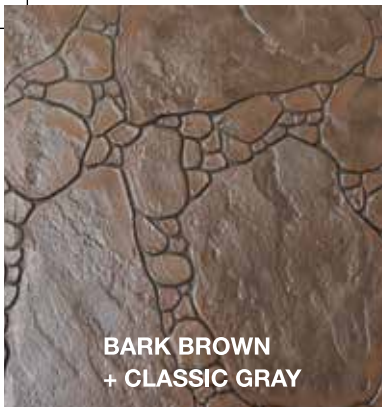

CHARCOAL GRAY + CHARCOAL GRAY

ASHLER SLATE

FRENCH GRAY
+ CLASSIC GRAY

BRICK RED
+ BARK BROWN

**BARK BROWN
+ CLASSIC GRAY**

**GOLDEN AMBER
+ BARK BROWN**

GARDEN STONE

CLASSIC GRAY + CHARCOAL GRAY

EUROPEAN FAN

BRICK RED + BARK BROWN

CREAMY BUFF
+ GOLDEN AMBER

CHARCOAL GRAY
+ CHARCOAL GRAY

FRENCH GRAY
+ CLASSIC GRAY

CLASSIC GRAY
+ CHARCOAL GRAY

RANDOM STONE

GOLDEN AMBER + BARK BROWN

**BRICK
HERRINGBONE**

TILE RED + BARK BROWN

**CREAMY BUFF
+ GOLDEN AMBER**

**CLASSIC GRAY
+ CHARCOAL GRAY**

CREAMY BUFF
+ GOLDEN AMBER

CHARCOAL GRAY
+ CHARCOAL GRAY

GRANITE TEXTURE

GOLDEN AMBER + BARK BROWN