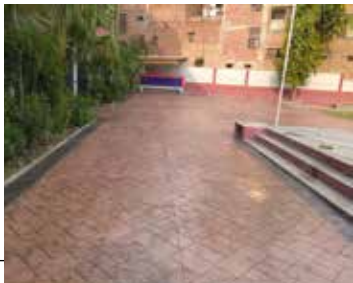

Artiste Guide

Shades and Patterns

अनुचित

Artiste[®]
Engrave

Stamp concrete

Engrave

Artiste Engrave is an incredibly lifelike range of textured pavements, stone and natural effect finishes. They are durable, low maintenance and with proper care stay as beautiful as the day they were set, year after year.