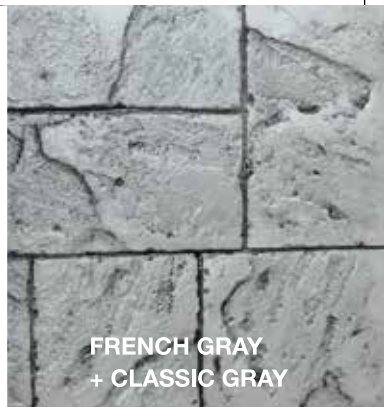

Artiste Guide

Shades and Patterns

अनुचित

Artiste[®]
Engrave

Stamp concrete

Engrave

Artiste Engrave is an incredibly lifelike range of textured pavements, stone and natural effect finishes. They are durable, low maintenance and with proper care stay as beautiful as the day they were set, year after year.

CHARCOAL GRAY + CHARCOAL GRAY

ASHLER SLATE

FRENCH GRAY
+ CLASSIC GRAY

BRICK RED
+ BARK BROWN

**BARK BROWN
+ CLASSIC GRAY**

**GOLDEN AMBER
+ BARK BROWN**

GARDEN STONE

CLASSIC GRAY + CHARCOAL GRAY