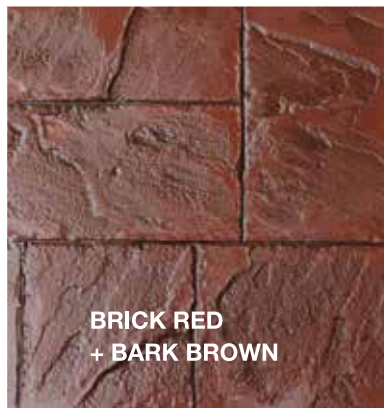

Artiste Guide

Shades and Patterns

अनुचित

Artiste[®]
Engrave

Stamp concrete

Engrave

Artiste Engrave is an incredibly lifelike range of textured pavements, stone and natural effect finishes. They are durable, low maintenance and with proper care stay as beautiful as the day they were set, year after year.

CHARCOAL GRAY + CHARCOAL GRAY

ASHLER SLATE

FRENCH GRAY
+ CLASSIC GRAY

BRICK RED
+ BARK BROWN

**BARK BROWN
+ CLASSIC GRAY**

**GOLDEN AMBER
+ BARK BROWN**

GARDEN STONE

CLASSIC GRAY + CHARCOAL GRAY

EUROPEAN FAN

BRICK RED + BARK BROWN

CREAMY BUFF
+ GOLDEN AMBER

CHARCOAL GRAY
+ CHARCOAL GRAY

FRENCH GRAY
+ CLASSIC GRAY

CLASSIC GRAY
+ CHARCOAL GRAY

RANDOM STONE

GOLDEN AMBER + BARK BROWN

**BRICK
HERRINGBONE**

TILE RED + BARK BROWN

**CREAMY BUFF
+ GOLDEN AMBER**

**CLASSIC GRAY
+ CHARCOAL GRAY**

CREAMY BUFF
+ GOLDEN AMBER

CHARCOAL GRAY
+ CHARCOAL GRAY

GRANITE TEXTURE

GOLDEN AMBER + BARK BROWN