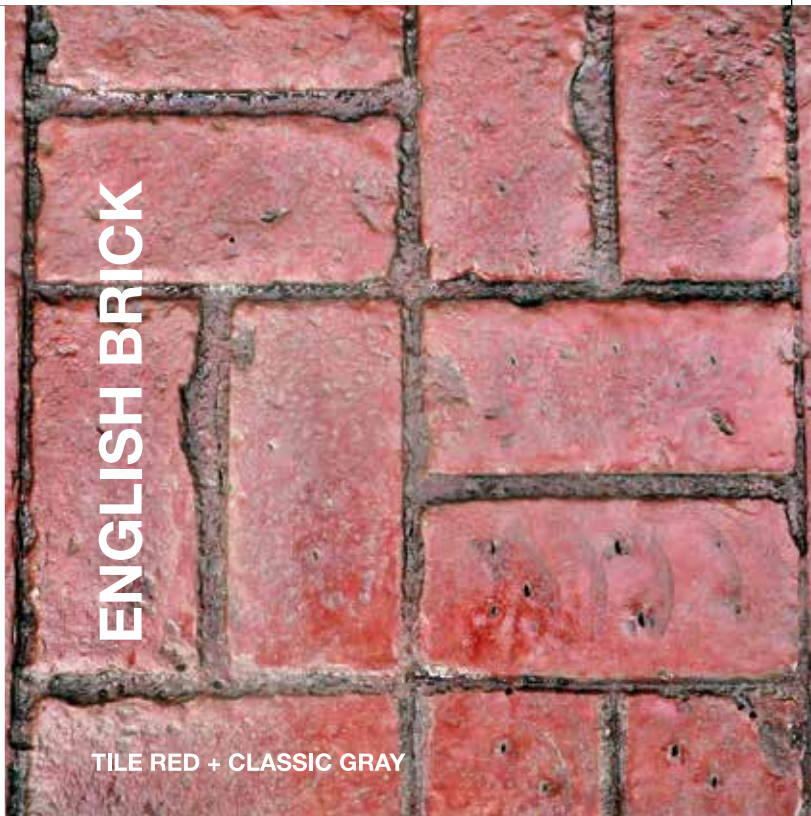

**BRICK
HERRINGBONE**

TILE RED + BARK BROWN

**CREAMY BUFF
+ GOLDEN AMBER**

**CLASSIC GRAY
+ CHARCOAL GRAY**

CREAMY BUFF
+ GOLDEN AMBER

CHARCOAL GRAY
+ CHARCOAL GRAY

GRANITE TEXTURE

GOLDEN AMBER + BARK BROWN

BOARD WALK

CHESTNUT + CLASSIC GRAY

LIMESTONE
+ BARK BROWN

FRENCH GRAY
+ CLASSIC GRAY

TERACOTTA
+ CLASSIC GRAY

CLASSIC GRAY
+ BARK BROWN

ENGLISH BRICK

TILE RED + CLASSIC GRAY