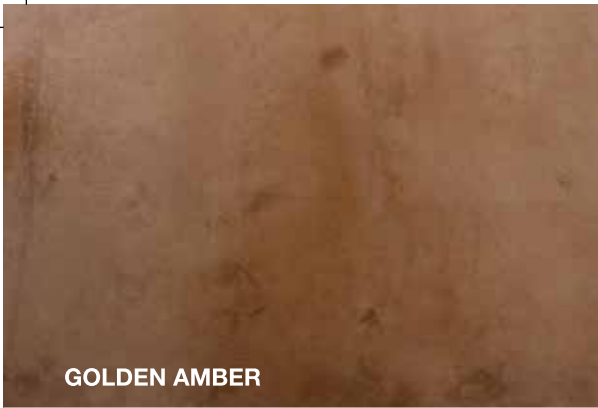

FRENCH GRAY

LIMESTONE

CHESTNUT

PLUM PINK

CLASSIC GRAY

BRICK RED

CREAMY BUFF

BARK BROWN

GOLDEN AMBER

TERACOTTA

CHARCOAL GRAY

TILE RED

Artiste[®]
Coarse

Sand exposed concrete

Coarse

Artiste Coarse feels like sand, but doesn't shift or blow about, remaining stable and dust free, whatever the weather.