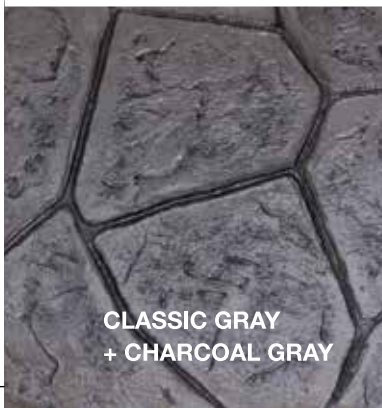

CHARCOAL GRAY + CHARCOAL GRAY

ASHLER SLATE

FRENCH GRAY
+ CLASSIC GRAY

BRICK RED
+ BARK BROWN

**BARK BROWN
+ CLASSIC GRAY**

**GOLDEN AMBER
+ BARK BROWN**

GARDEN STONE

CLASSIC GRAY + CHARCOAL GRAY

EUROPEAN FAN

BRICK RED + BARK BROWN

CREAMY BUFF
+ GOLDEN AMBER

CHARCOAL GRAY
+ CHARCOAL GRAY

FRENCH GRAY
+ CLASSIC GRAY

CLASSIC GRAY
+ CHARCOAL GRAY

RANDOM STONE

GOLDEN AMBER + BARK BROWN

**BRICK
HERRINGBONE**

TILE RED + BARK BROWN

**CREAMY BUFF
+ GOLDEN AMBER**

**CLASSIC GRAY
+ CHARCOAL GRAY**

CREAMY BUFF
+ GOLDEN AMBER

CHARCOAL GRAY
+ CHARCOAL GRAY

GRANITE TEXTURE

GOLDEN AMBER + BARK BROWN