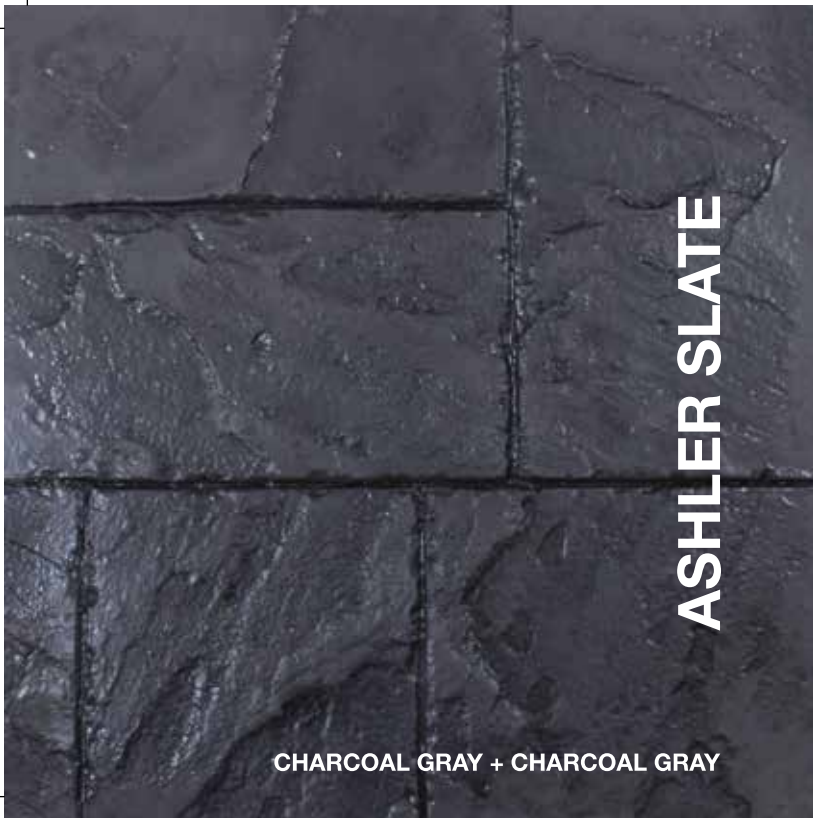

Artiste Guide

Shades and Patterns

अनुचित

Artiste[®]
Engrave

Stamp concrete

Engrave

Artiste Engrave is an incredibly lifelike range of textured pavements, stone and natural effect finishes. They are durable, low maintenance and with proper care stay as beautiful as the day they were set, year after year.

CHARCOAL GRAY + CHARCOAL GRAY

ASHLER SLATE

FRENCH GRAY
+ CLASSIC GRAY

BRICK RED
+ BARK BROWN

**BARK BROWN
+ CLASSIC GRAY**

**GOLDEN AMBER
+ BARK BROWN**

GARDEN STONE

CLASSIC GRAY + CHARCOAL GRAY